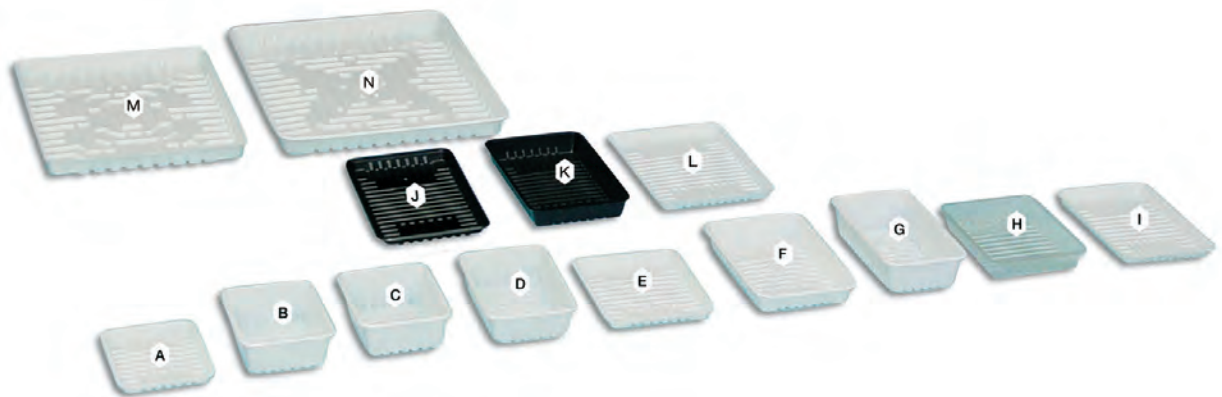

HP (PLIX HP TRAYS RIGID)

*HP 45 White (A)	100x125x12mm	1000ctn	1000
*HP 45D White (B)	100x125x12mm	1000ctn	1000
HP 45X White (C)	100x125x44mm	1000ctn	1000
*HP 46D White (D)	100x150x38mm	1000ctn	1000
HP 47D White (G)	100x175x44mm	1000ctn	1000
*HP 48	100x200x12mm	1000ctn	1000
*HP 56 Black/White (E)	123x154x20mm	1000ctn	1000
*HP 56M White/Clear (H)	123x154x31mm	1000ctn	1000
*HP 57 White/Clear (I)	125x175x12mm	500ctn	1000

*HP 58 Blk/Wht/Cl/Blu (J)	125x198x17mm	1000ctn	1000
*HP 58M Blk/Wht/Cl/Blu (K)	125x198x30mm	1000ctn	1000
*HP 68 Black/White (L)	150x200x12mm	1000ctn	1000
*HP 610	150x250x12mm	500ctn	1000
HP 1012 White (M)	300x250x25mm	100ctn	1000
HP 1214 White (N)	335x305x26mm	100ctn	1000
HP Punnet White	235x125x65mm	300ctn	cart

* Made to order

• RIGID [NOT FOAM] • DURABLE • WON'T LEAK

Principal sponsor of the Young Butcher of the Year competition and co-sponsor of the Great New Zealand Sausage Contest.